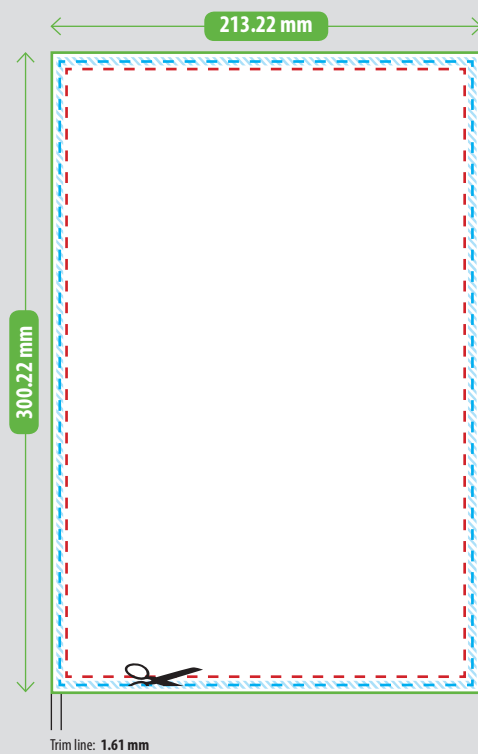

Specifications

| | |
|-------------------------|------------------------|
| File size: | 213.22mm × 300.22mm |
| Product size: | 210mm x 297mm (DIN A4) |
| Bleed: | 1.61mm |
| Resolution: | 300dpi |
| Suggested colour space: | CMYK |

Layout

File size: 213.22mm x 300.22mm

Backgrounds need to extend across the entire format.

Product size: 210mm x 297mm (DIN A4)

Trim line: 1.61mm from the edge of the file size.

The product is cut here. The cut may shift up to 1 mm in any direction (trim tolerance).

Safe zone:

3.22mm from the edge of the file size.

Make sure to place elements that mustn't be cut into inside this zone.

Schnitttoleranz-Bereich

Innerhalb dieses Bereiches kann der Beschnitt abweichen