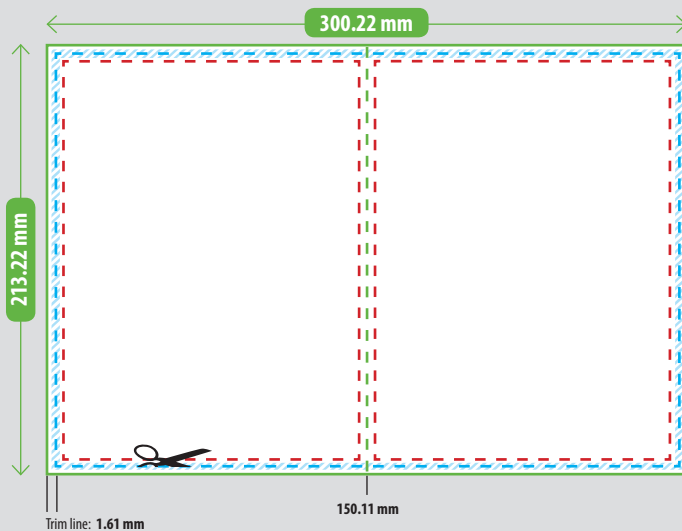

Folded leaflet DIN A5 4 sides

Bi-Fold

Specifications

File size:	300.22mm × 213.22mm
Product size (open size):	297mm x 210mm (DIN A4)
Bleed:	1.61mm
Resolution:	300dpi
Suggested colour space:	CMYK

Layout

File size: 300.22mm x 213.22mm

Backgrounds need to extend across the entire format.

Product size (open size): 297mm x 210mm (DIN A4)

Trim line: 1.61mm from the edge of the file size.

The product is cut here. The cut may shift up to 1 mm in any direction (trim tolerance).

Safe zone:

3.22mm from the edge of the file size.

Make sure to place elements that mustn't be cut into inside this zone.

 **Trim tolerance area**
The cut may shift within this area.

Orientation

for double sided flyers

Vertical Orientation (Portrait)

Orientation at upload:

Orientation on print sheet:

Horizontal Orientation (Landscape)

Orientation at upload:

Orientation on print sheet: